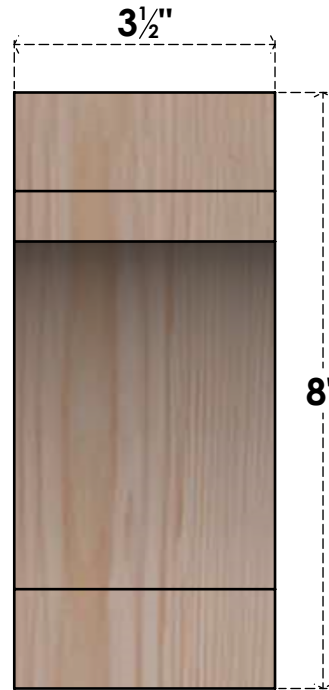

# BRC04X08X08MRC00SDF

3 1/2"W X 8"D X 8"H MERCED SMOOTH BRACE, DOUGLAS FIR

**SIDE**

**FRONT**

EKENA MILLWORK  
 2300 WEST MAIN ST.  
 CLARKSVILLE, TX 75426  
 TOLL FREE: 866-607-0453  
 WWW.EKENAMILLWORK.COM