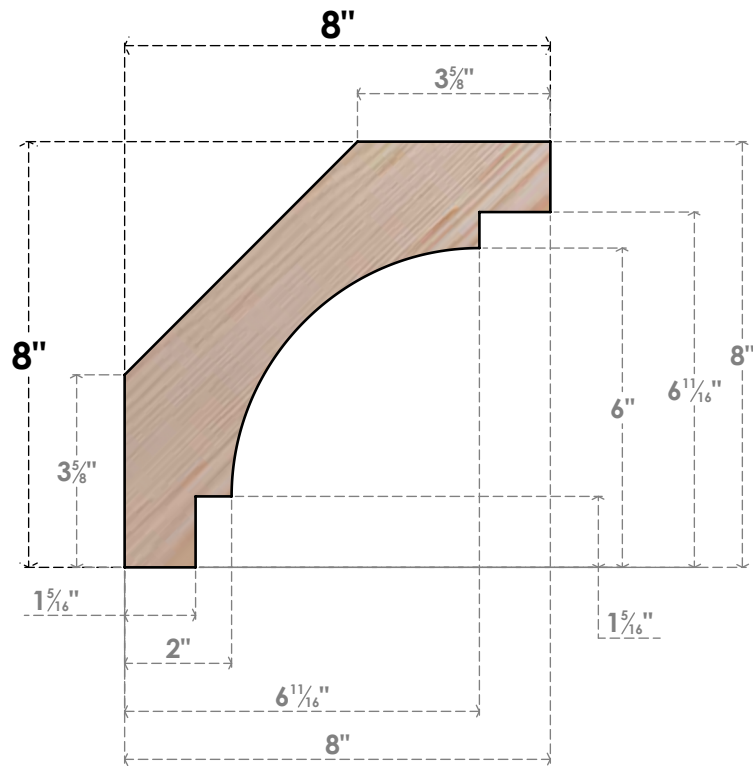

# BRC04X08X08MRC00SDF

3 1/2"W X 8"D X 8"H MERCED SMOOTH BRACE, DOUGLAS FIR

**SIDE**

**FRONT**

EKENA MILLWORK  
 2300 WEST MAIN ST.  
 CLARKSVILLE, TX 75426  
 TOLL FREE: 866-607-0453  
 WWW.EKENAMILLWORK.COM

### NOTES

1. INSTALLATION TO BE COMPLETED IN ACCORDANCE WITH MANUFACTURER'S SPECIFICATIONS.
2. DRAWING MAY NOT BE TO SCALE
3. THIS DRAWING IS INTENDED FOR DESIGN AND PLANNING PURPOSES ONLY.
4. ALL INFORMATION CONTAINED HEREIN WAS CURRENT AT THE TIME OF DEVELOPMENT BUT MUST BE REVIEWED AND APPROVED BY THE PRODUCT MANUFACTURER TO BE CONSIDERED ACCURATE.
5. PRODUCTS ARE NOT KILN DRIED. THIS ITEM IS UNIQUE AND WILL CONTAIN THE NATURAL VARIATIONS THAT THE WOOD SPECIES OFFERS. THIS MAY RESULT IN VARIATIONS UP TO 1/4"